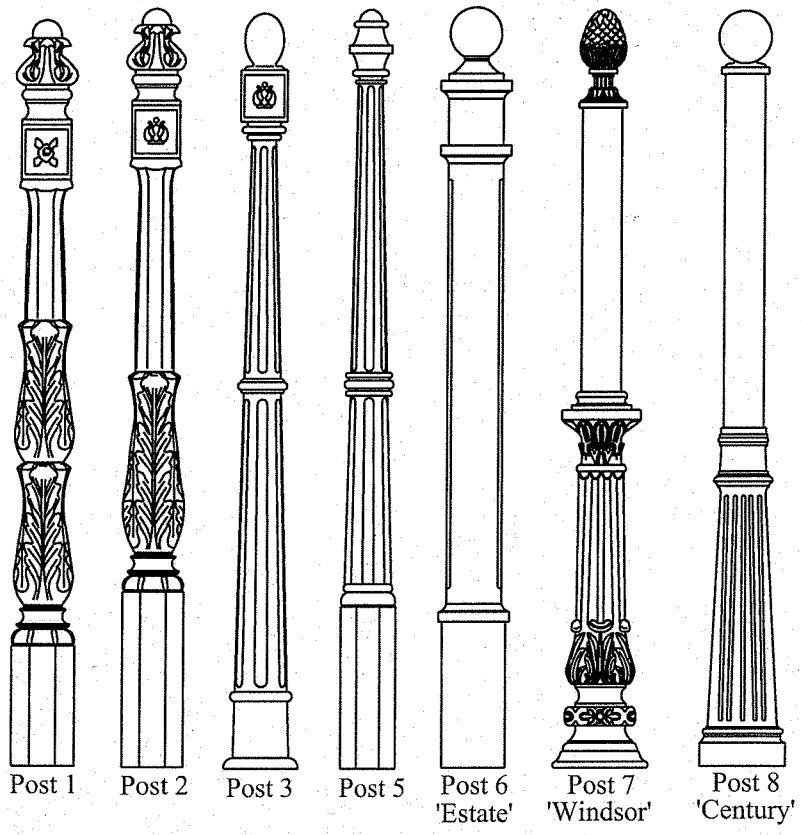

IMPERIAL MAILBOX SYSTEMS COMPONENT SHEET

Mailbox Posts

Mailboxes

Mailbox Accessories

Number Plate

1, 2, 3, 4, 5, 6, 7, 8, 9, 0
2" and 3" Brass Numerals

ALL MAILBOXES EQUIPPED WITH KNOB OR RING PULL FOR FRONT DOOR